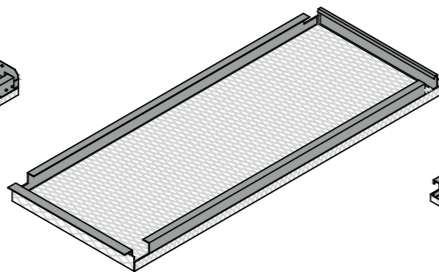

Air flow rates @50 Pa			
KD100	791.45 l/s/m ²	RB25	1331.91 l/s/m ²
RB35	1881.59 l/s/m ²	RB55	2028.97 l/s/m ²

FIRE

EEA Euroclass A2-s1, d0 (RAL 9010 / 9006 / 9007 / 9005)

MATERIALS

Products are made of zinc coated steel. Gauge of steel used varies as is appropriate to product type, size and configuration. Further materials on request.

CONFIGURABLE PANELS

R-Clip Mesh

R-H 200 Mesh

R-H 215 Mesh

R-L 201 Mesh

B-H 300 Mesh

B-H 300 Mesh with Easy option

B-L 302 Mesh