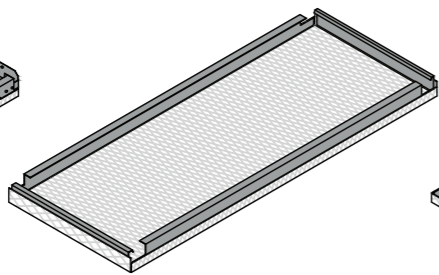

CONFIGURABLE PANELS

R-Clip Mesh

R-H 200 Mesh

R-H 215 Mesh

R-L 201 Mesh

B-H 300 Mesh

B-H 300 Mesh with Easy option

B-L 302 Mesh

K-H 400 Mesh

K-H 400 Mesh with Easy option

F-Clip Mesh

F-H 600 Mesh

F-L 601 Mesh

03/2013 PAS1302 PEFC Armstrong Building Products R.C.S. Besançon B 784 131 575 Printed in E.C. on chlorine free paper from sustainable resources.